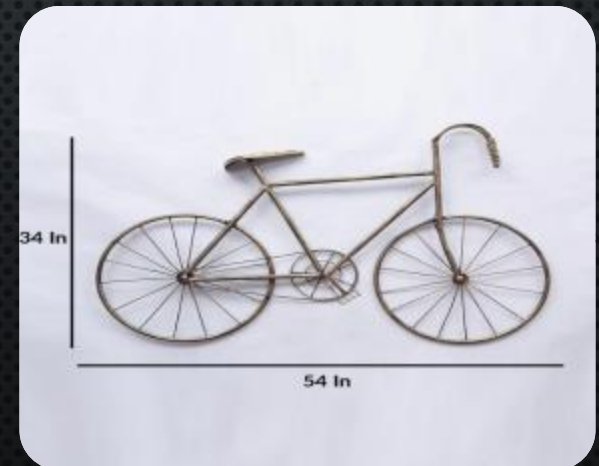

BARCODE W027

SIZE (54*6*34)

MRP: 7500 /-
GST EXTRA