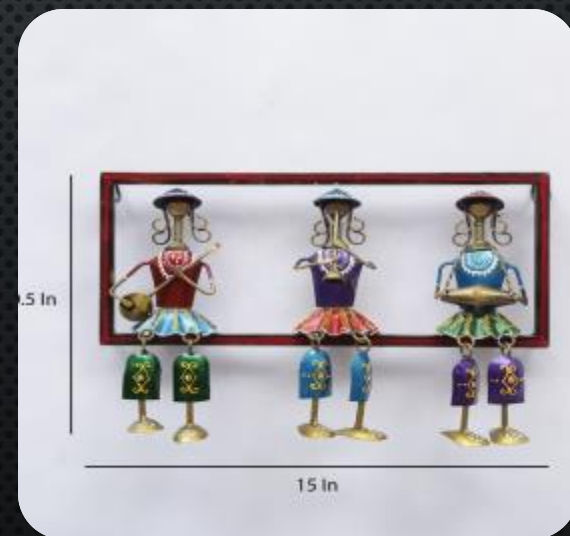

3 CAP LADY FRAME HORIZONTAL

BARCODE W090

SIZE (15*4*9)

MRP 3000 /- GST
EXTRA