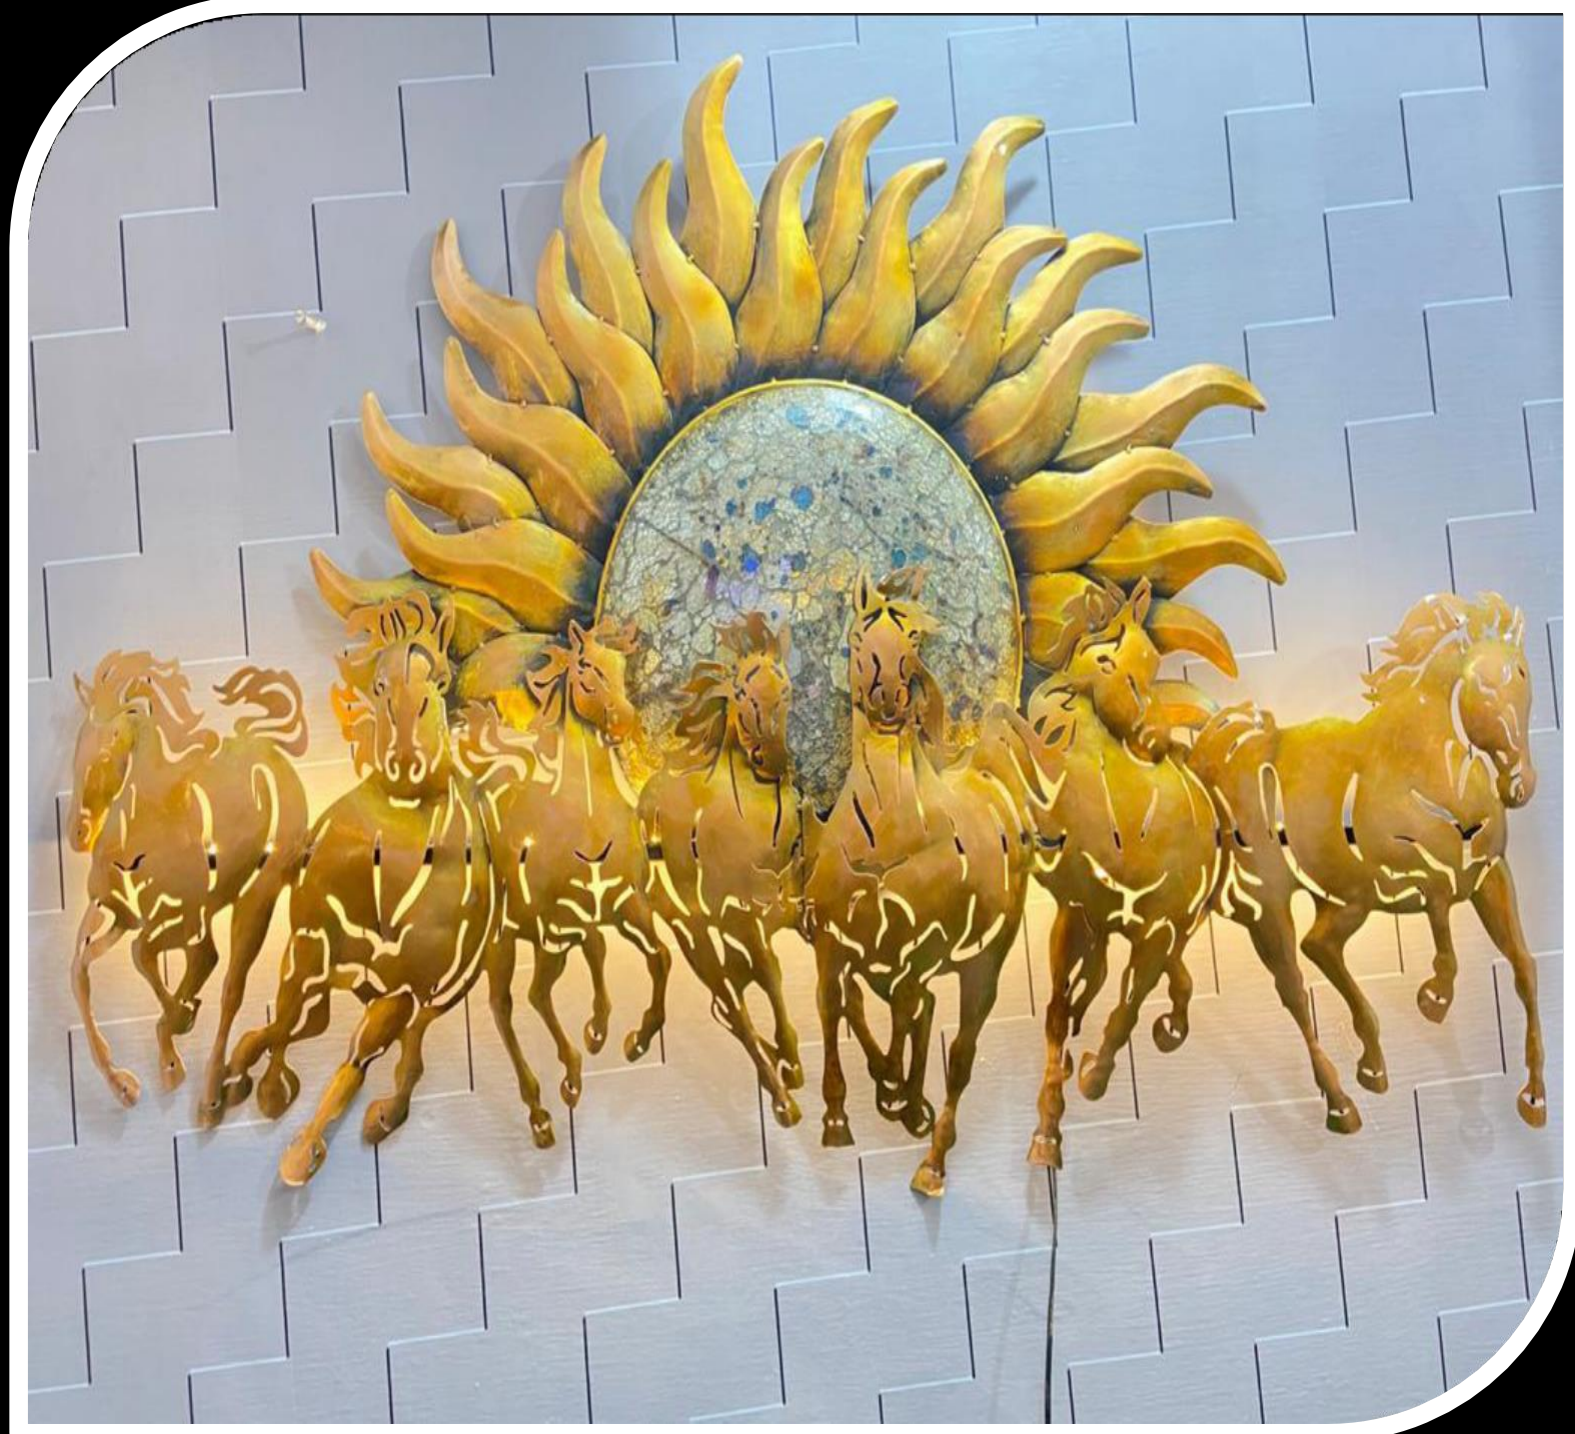

# GOLDEN SUN WITH HORSE

BARCODE W269

SIZE ( 41\*3\*26 )

MRP 10000 /-

GST EXTRA