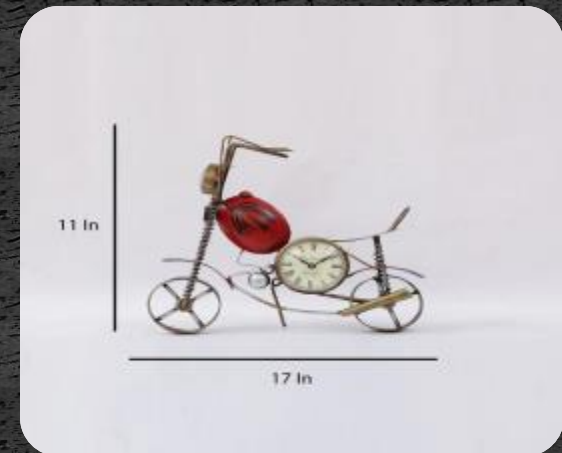

BIKE WATCH T.T

BARCODE T077

SIZE (17*2*11)

MRP 3190 /-
GST EXTRA