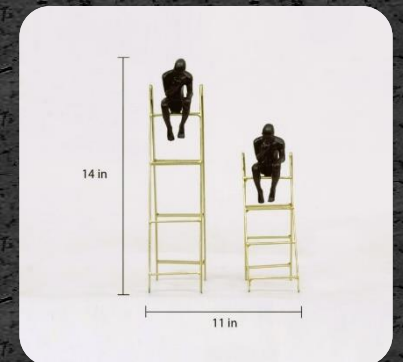

BARCODE T042

SIZE (12*4.5*7)

MRP 4400 /-
GST EXTRA