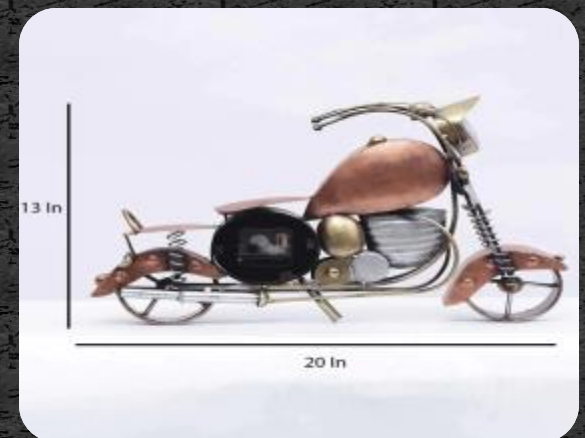

DEVID BIKE 4"

BARCODE T079

SIZE (20*4*13)

MRP 4180 /-
GST EXTRA