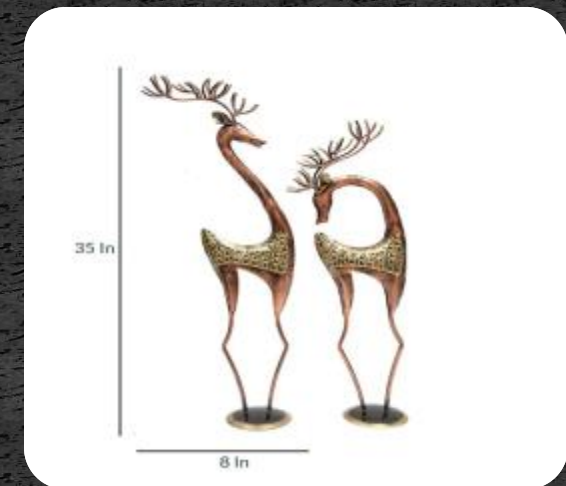

DEER S/2

BARCODE T062

SIZE (35*8*11)

MRP 5060 /-
GST EXTRA